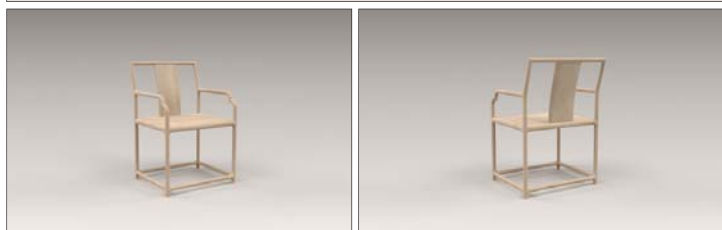

### FINISHES (CLASSIC)

#### DESCRIPTION

The dining chair Mandchu is one of the first furnitures designed by the AKAR de NISSIM studio. Inspired from the Chinese heritage, Mandchu has a wide seating for a better comfort experience. We worked considerably on the ergonomics to make sure that Mandchu will no longer have the wooden pole in the back like we have with most of the Chinese heritage furnitures. Made with solid oak, Mandchu can be dressed with a leather pad for softer seating.

#### DIMENSIONS

L54.7xW58xH88cm (L1'9xW1'10xH2'11ft)